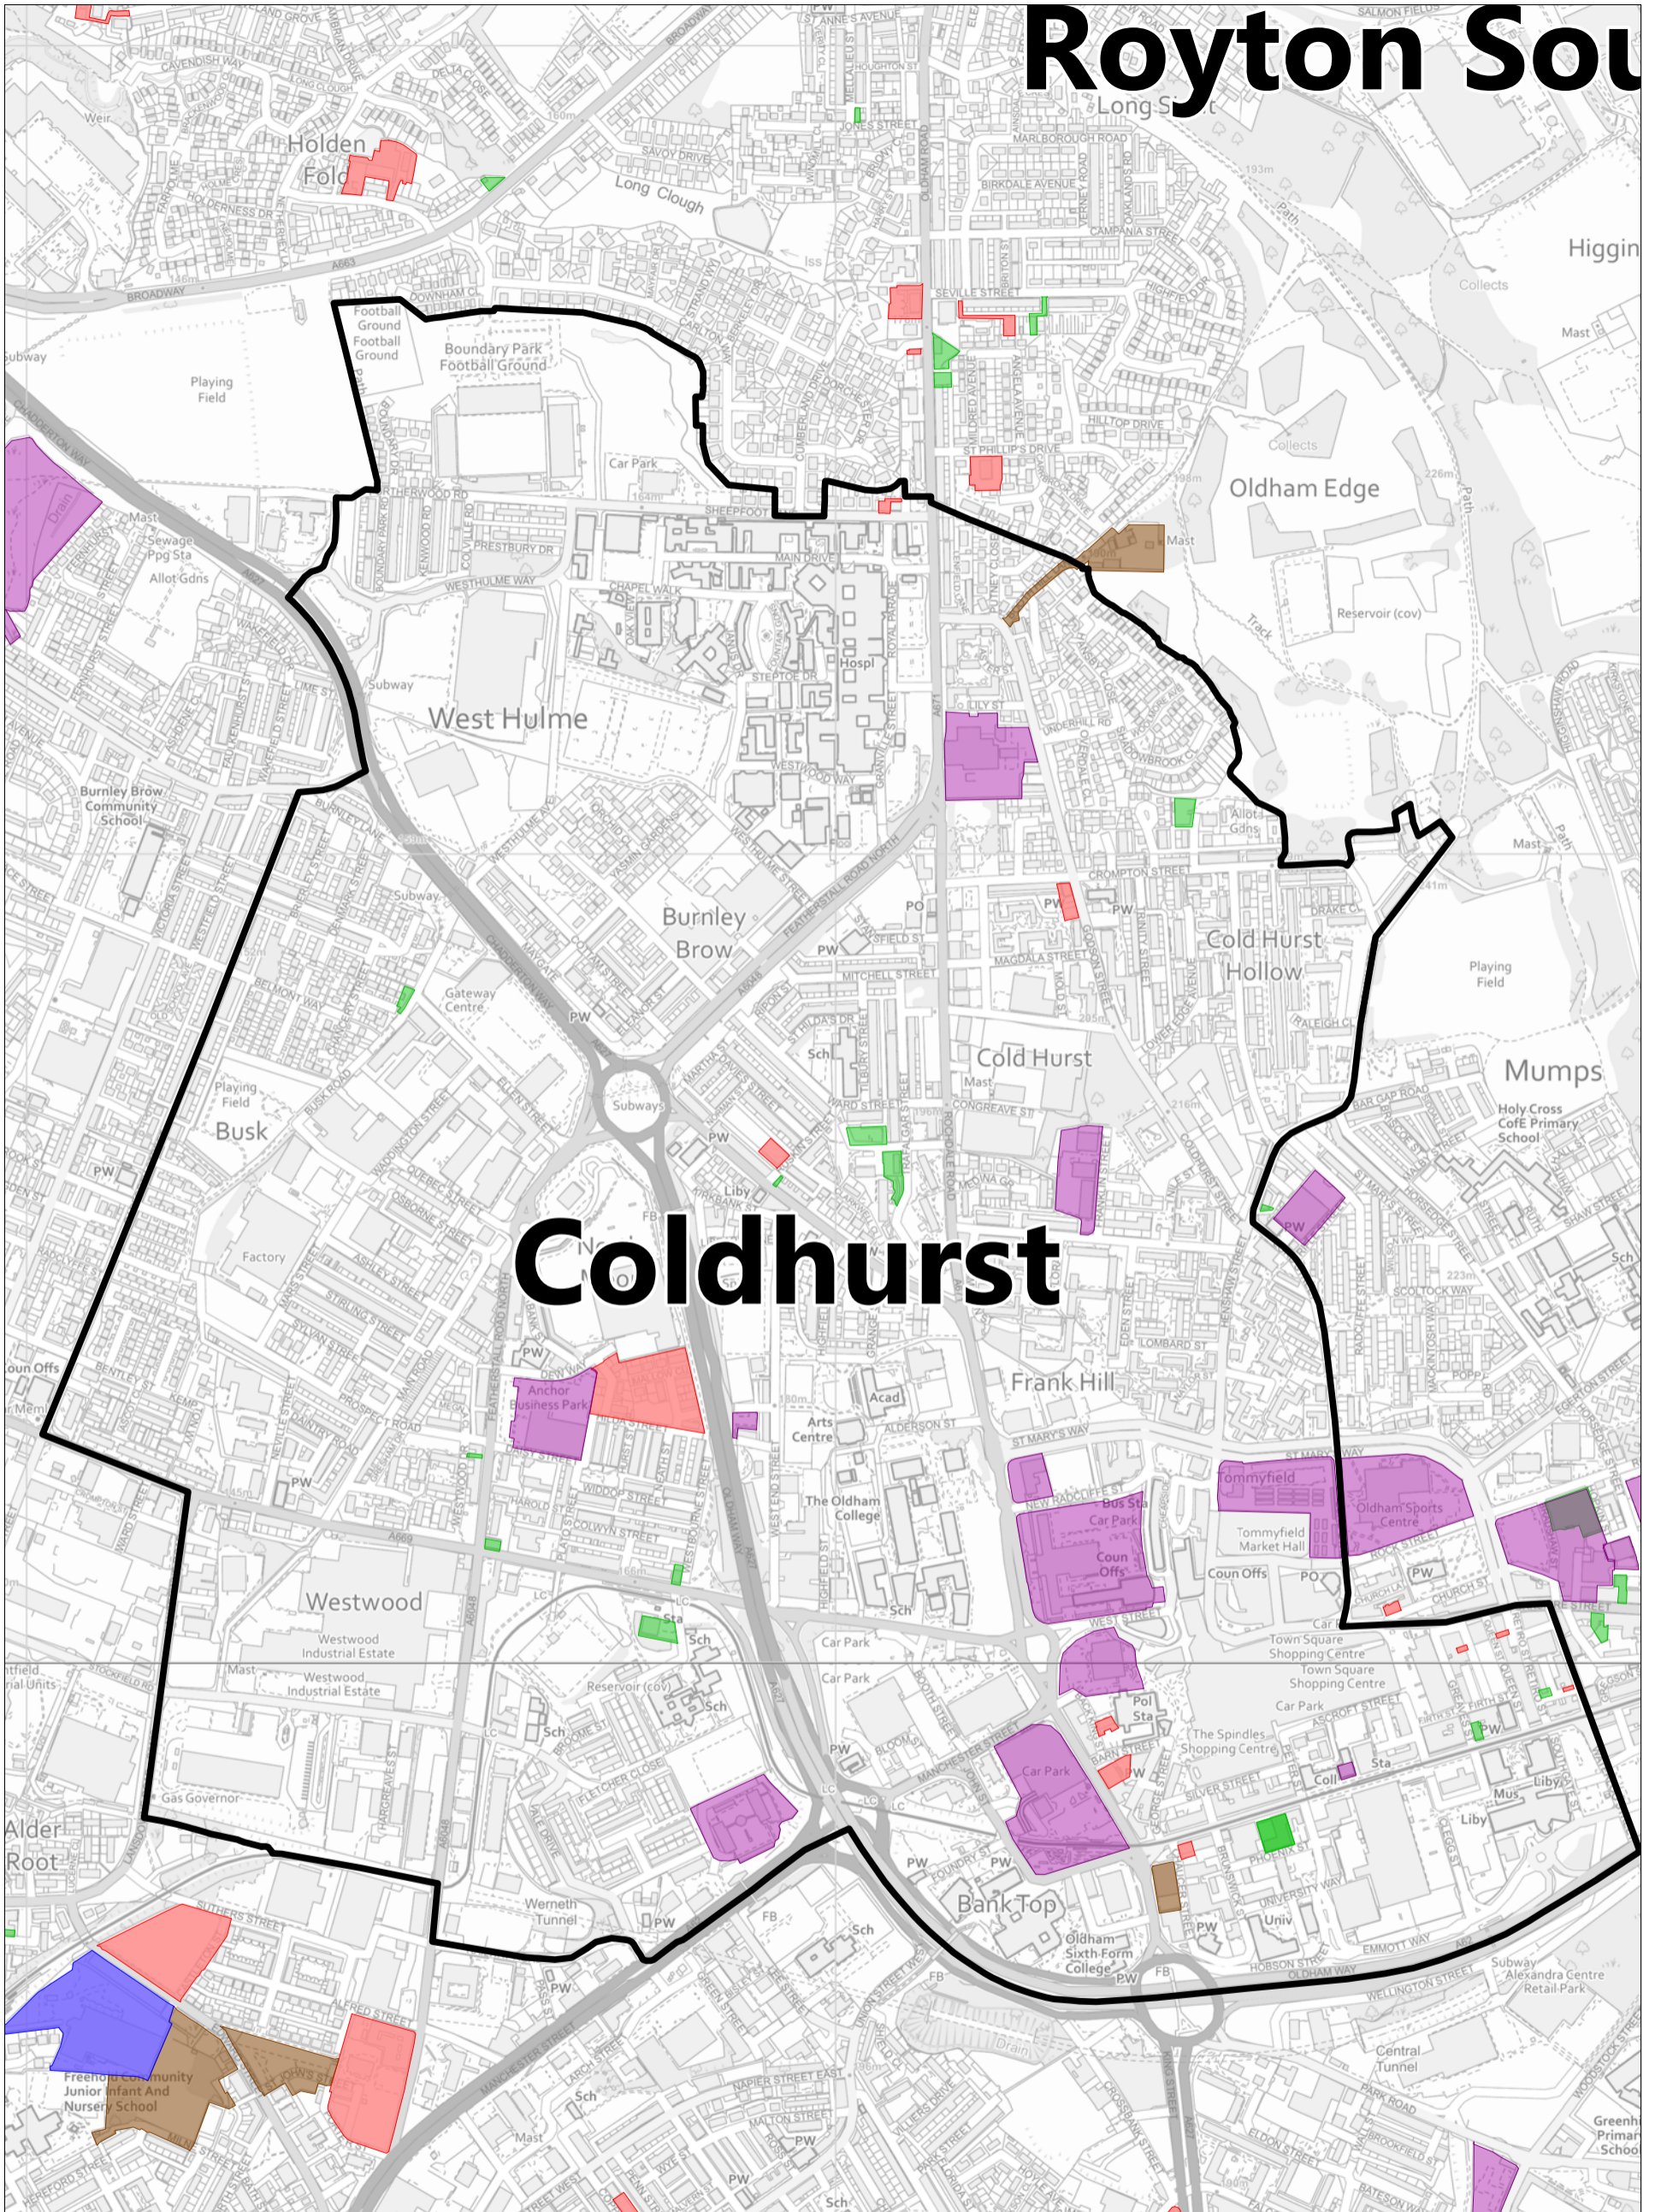

# Royton Sou

# Coldhurst

Drawn by:	
Division:	
Drawing no:	To scale at A3
Date: 07:12:20	Scale: 1:8000